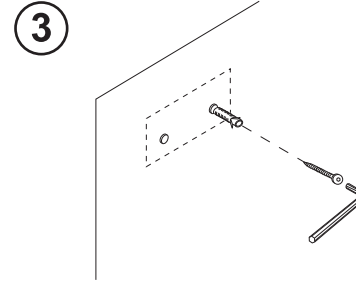

369215 "369" Porta scopino in acciaio inox / Stainless steel toilet brush holder

Dimensioni / Dimension: