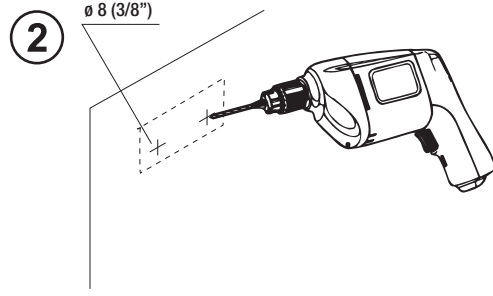

369215 "369" Porta scopino in acciaio inox / Stainless steel toilet brush holder

Dimensioni / Dimension: